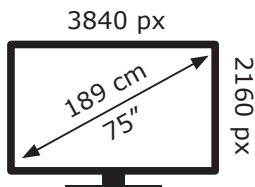

ENERGY

ALTUS

AL75 UHD 9825 GC2T00

105 kWh/1000h

ABCDEF**G**

145 kWh/1000h

2019/2013