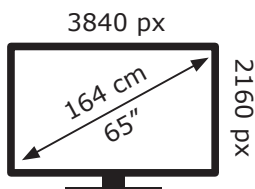

ENERGY

ALTUS

AL65 UHD 9825 FR1T00

100 kWh/1000h

ABCDEF**G**

135 kWh/1000h

2019/2013