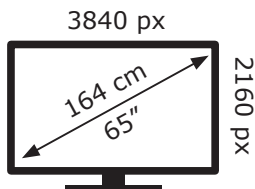

ENERGY

ALTUS

AL65 UHD 9825 FR1T00

100 kWh/1000h

ABCDEF**G**

135 kWh/1000h

2019/2013