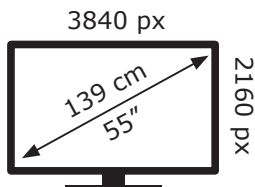

ENERGY

ALTUS

AL55 UHD 9825 FQ9T00

71 kWh/1000h

ABCDEF**G**

93 kWh/1000h

2019/2013