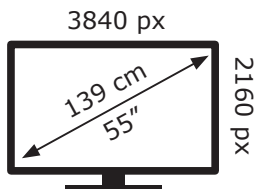

ENERGY

ALTUS

AL55 UHD 9825 FQ9T00

71 kWh/1000h

ABCDEF**G**

93 kWh/1000h

2019/2013