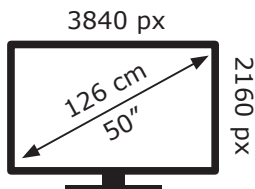

# ENERGY

**ALTUS**

AL50 UHD 9825 FQ8T00

**64** kWh/1000h

ABCDEF**G**

**82** kWh/1000h

2019/2013