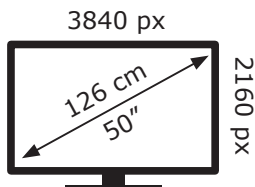

# ENERGY

**ALTUS**

AL50 UHD 9825 FQ8T00

**64** kWh/1000h

ABCDEF**G**

**82** kWh/1000h

2019/2013