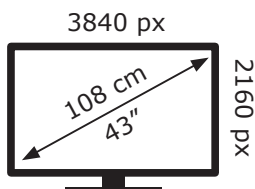

# ENERGY

**ALTUS**

AL43 C 870 5B SMART  
DMW000

**66** kWh/1000h

ABCDEF**G**

**86** kWh/1000h

2019/2013