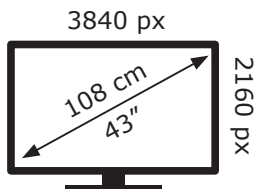

ENERGY

ALTUS

AL43 UHD 7523 BN5T00

55 kWh/1000h

ABCDEF**G**

86 kWh/1000h

2019/2013