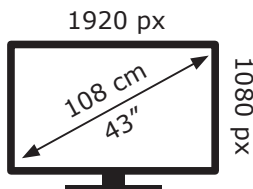

ENERGY

ALTUS

AL43 FHD 6023 BA3T00

45 kWh/1000h

ABCDEF**G**

49 kWh/1000h

2019/2013