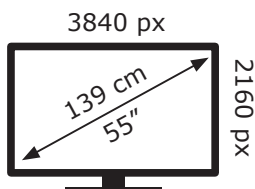

ENERGY

ALTUS

AL55 C 870 5B SMART
DMY000

77 kWh/1000h

ABCDEF**G**

97 kWh/1000h

2019/2013