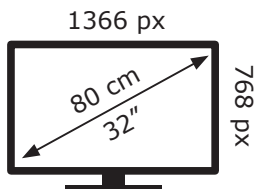

ENERGY

ALTUS

AL32 HD 6523 BA4T00

28 kWh/1000h

ABCDEF**G**

32 kWh/1000h

2019/2013