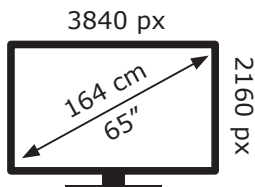

# ENERGY

AL65 C 880 5B SMART  
DMZ000

**ALTUS**

**100** kWh/1000h

ABCDEF**G**

**130** kWh/1000h

2019/2013