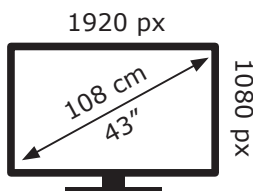

ENERGY

ALTUS

AL43 FHD 6523 BA6T00

45 kWh/1000h

ABCDEF**G**

72 kWh/1000h

2019/2013