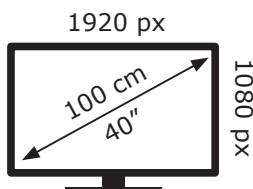

ENERGY

ALTUS

AL40 FHD 6023 BA2T00

40 kWh/1000h

ABCDEF**G**

44 kWh/1000h

2019/2013